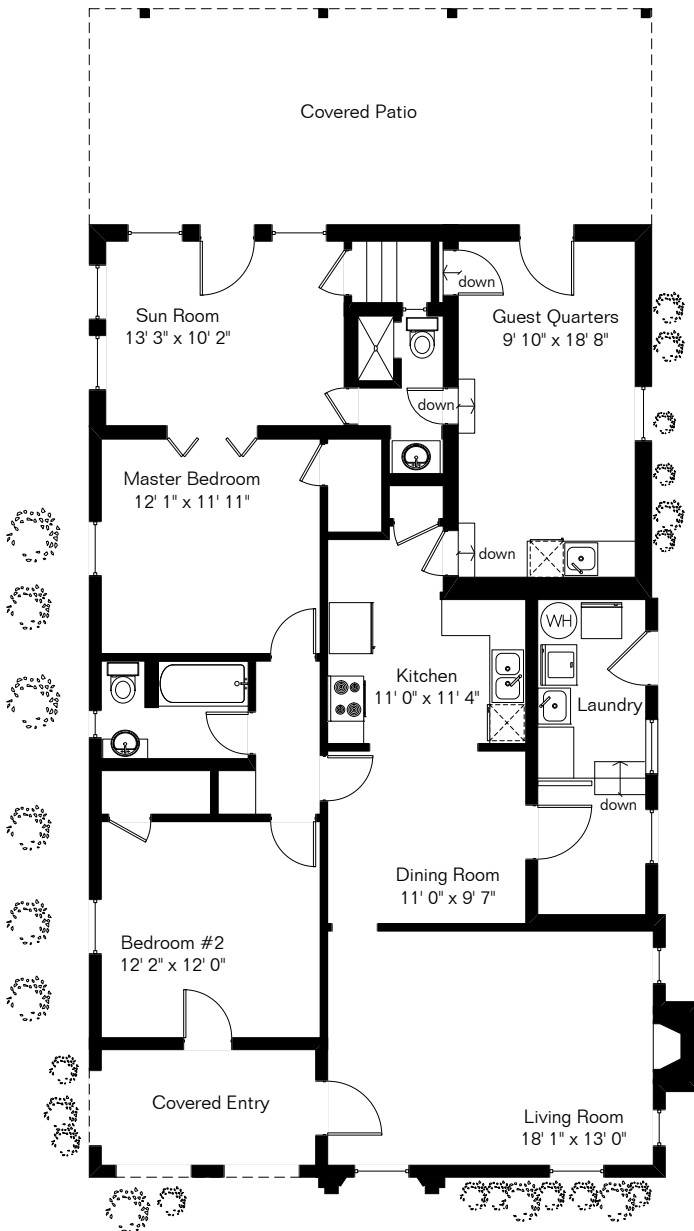

The square footages and room size information are deemed to be reliable but are not guaranteed and should be independently verified.

1916 E 9th St

Living Area 1,583 Sq Ft
Basement 220 Sq Ft

Site Visit May 2018

Copyright 2018 Floor Plans First! LLC
All Rights Reserved.

www.FloorPlansFirst.com

Toll Free (877) 887-1500
Voice (520) 881-1500
Fax (520) 791-7701